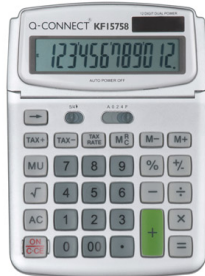

TECHNICAL DATA SHEET

Business Machines & Supplies - Calculators

GENERAL INFORMATION

KF number KF15758

Description Large calculator

Country of origin China

Eclass 24-32-05-01

CE
UKCA

Legislations:

TECHNICAL INFORMATION

Battery type: LR 1130 battery which is compatible with GP 189 battery.

extra: 60% recycled plastic used

extra: rounding function

number of digits: 12 digit display

PACKAGING INFORMATION

Barcode 5705831157583
BOSS notation Pack 1
Packaging contents: 1
Weight in KG 0,24KG

Length: 19,5 cm
Height: 3 cm
Width: 14,4 cm

Barcode 5706002157586
BOSS notation 10 x Pack 1
Packaging contents: 10
Weight in KG 2,55KG

Length: 31 cm
Height: 20,8 cm
Width: 15,5 cm

Barcode 5706003157585
BOSS notation 2 x 10 x Pack 1
Packaging contents: 20
Weight in KG 5,7KG

Length: 33 cm
Height: 23,8 cm
Width: 32,799999999999997
cm

Please note that weights and dimensions are indicative and can have slight variations due to each own manufacturing