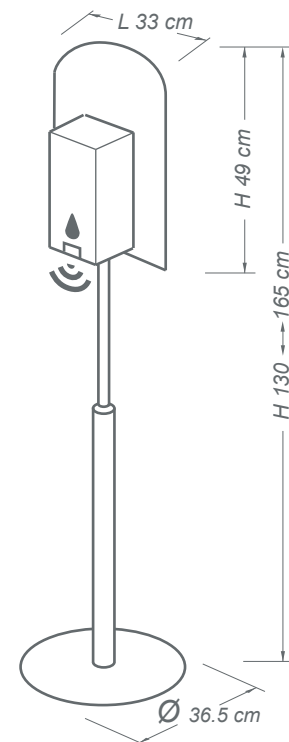

### TECHNICAL DATA

- **Code:** PTA/000
- **Description:** telescopic stand for dispenser

#### STANDARD RANGE

PTA/000 : grey plate and tubes, black PVC o-ring