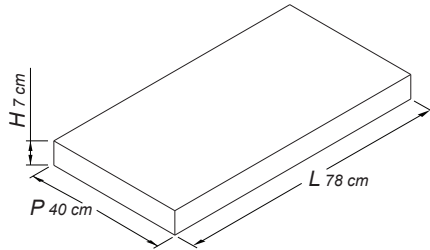

PACKAGING

SINGLE PACKAGING

GROSS WEIGHT 9.5 Kg
NET WEIGHT 8.7 Kg