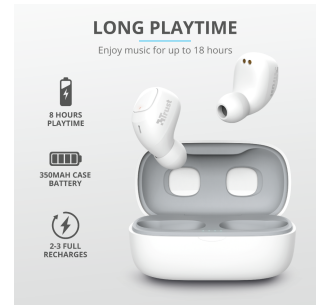

**Nika Compact Bluetooth  
Wireless Earphones - pink**  
23905

**Nika Compact Bluetooth  
Wireless Earphones - blue**  
23903

PRODUCT VISUAL 1

PRODUCT PICTORIAL 1

PRODUCT PICTORIAL 2

PRODUCT PICTORIAL 3

PRODUCT PICTORIAL 4