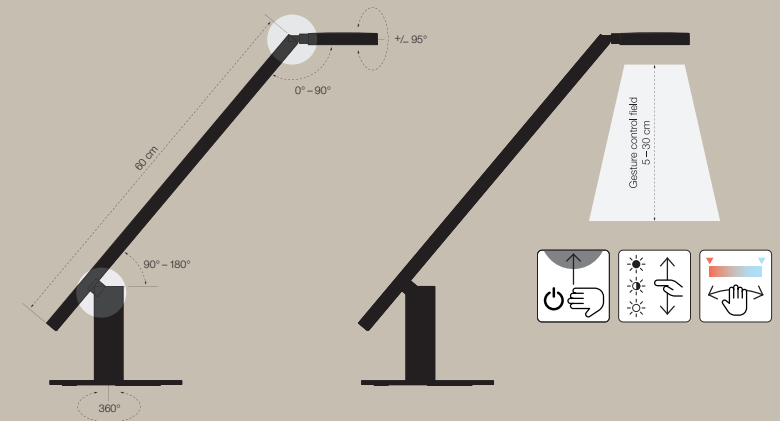

LUCTRA

LUCTRA® is a brand of DURABLE

DURABLE · Hunke & Jochheim GmbH & Co. KG
Westfalenstraße 77–79 · 58636 Iserlohn · Germany
Phone +49 2371 662445
info@luctra.eu · luctra.eu