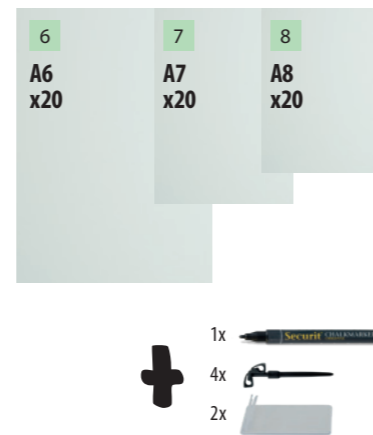

TAGS

Precision cut, easy to clean, flexible, double-sided chalkboard writing surfaces. UV, shock, stain and scratch resistant, available in varied sizes, in black or white. 2 plastic holders, 4 spikes and chalk marker included.