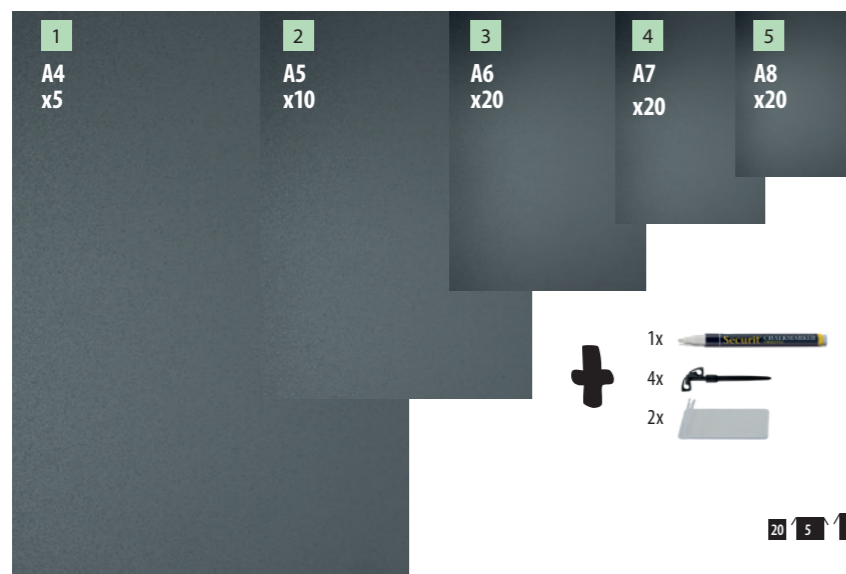

TAGS

Precision cut, easy to clean, flexible, double-sided chalkboard writing surfaces. UV, shock, stain and scratch resistant, available in varied sizes, in black or white. 2 plastic holders, 4 spikes and chalk marker included.