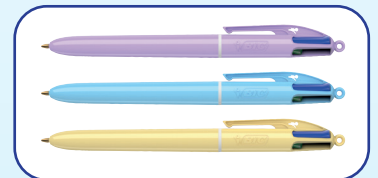

Tungsten carbide ball

- Perfectly spherical and resistant ball
- 100% of the balls are controlled
- Ensures quality and writing precision
- Ø 1.0 mm for average line width of 0.32 mm

Lanyard loop

Actuation system

Easy to use actuation system

POM upper part

Very good resistance

Clip

Break resistant

ABS connector

Barrel Decoration

3 different colours